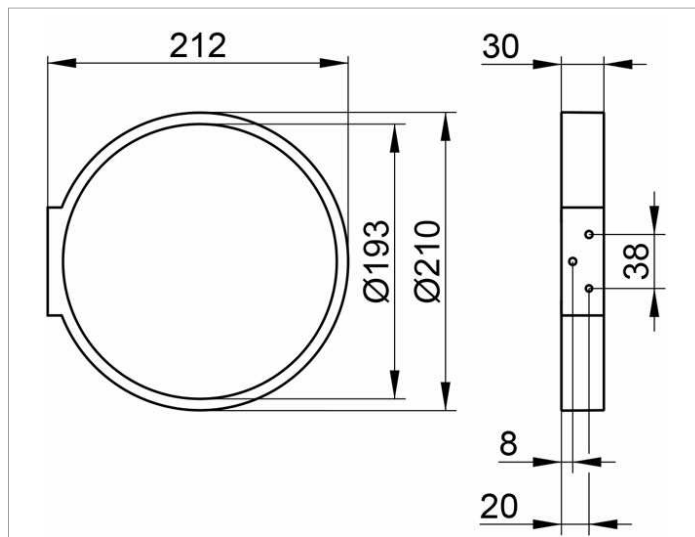

Edition 300

30021010000 Кольцо для полотенца

ИЗДЕЛИЕ

ЧЕРТЕЖ

поверхность

хром

спецификации

KEUCO EDITION 300 towel ring 30021010000  
chrome-plated towel ring in an aesthetic and classic design  
closed round form  
anti static, easy to clean  
diameter 8-1/4"

The towel ring is fitted with 2 hidden fixing points  
1 wall plug, Fischer FU 1/4" x 1-3/4" and 1 wall screw are supplied