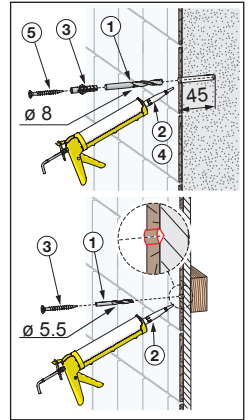

static.oras.com/549

max.
1600 kPa

1

5

8

9

10

CLEANING.ORAS.COM