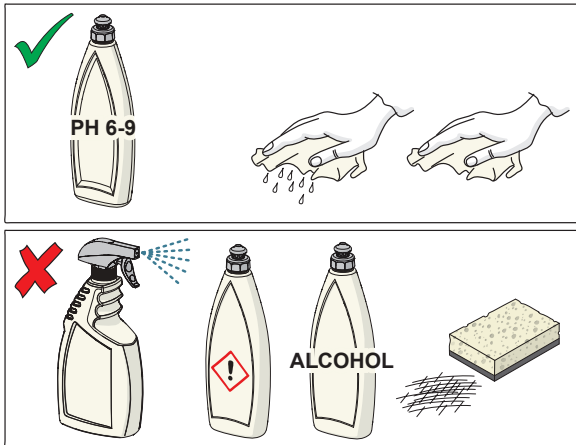

static.oras.com/549

max.
1600 kPa

1

5

8

9

10

CLEANING.ORAS.COM