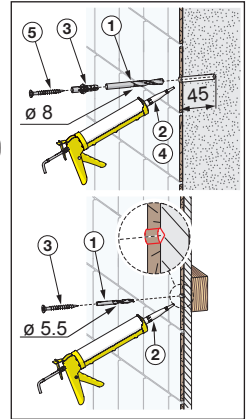

static.oras.com/549

max.
1600 kPa

1

5

8

9

10

CLEANING.ORAS.COM