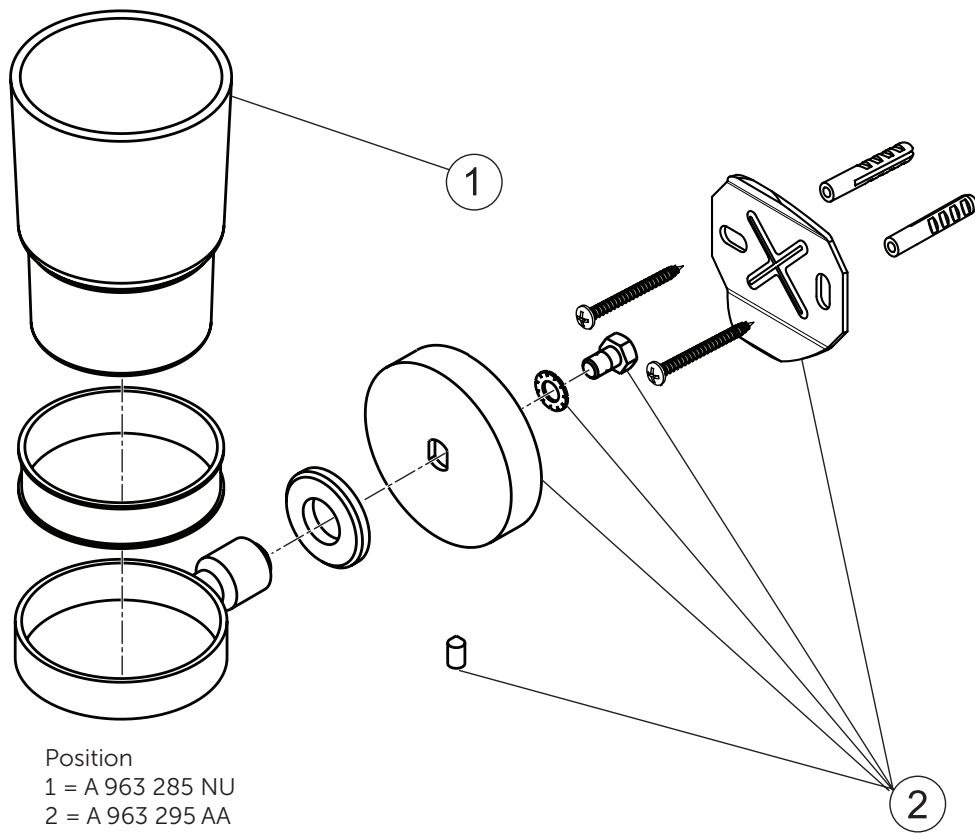

Position  
1 = A 963 285 NU  
2 = A 963 295 AA

Ideal Standard International NV  
Corporate Village - Gent Building  
Da Vincilaan 2  
1935 Zaventem  
Belgium

[www.idealstandardinternational.com](http://www.idealstandardinternational.com)