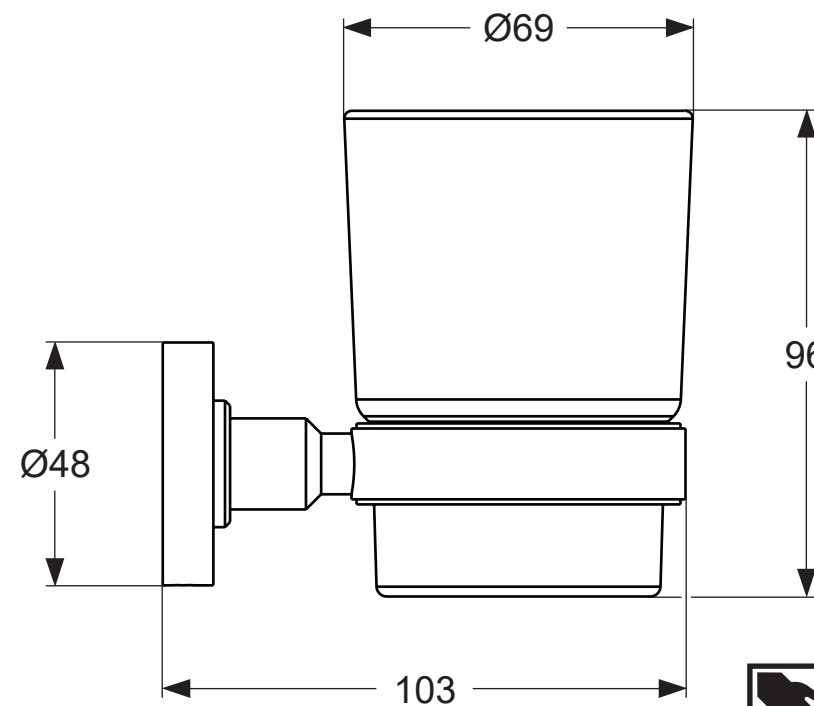

Spare Parts / Ersatzteile / Pièces de rechange / Pezzi di Ricambio / Piezas de requesto /
Parte de reposição / Reserveonderdelen / Reservdelar / Reservedeler / Varaosat /
Vraosat / Varahlutir / Ανταλλακτικά / Yedek Parçalar / Náhradní díly / Náhradné diely /
Nadomestni deli / Резервни части / Запчасти / Części Zapasowe / Pieze de schimb
/ Rendelhet ő alkatrészek / Запасні частини / Reservni delovi / Резервни дел ови /
Резервни дел ови / Atsargini ū dalių / Tellitavad varuosad / Rezervju daļu

Position
1 = A 963 285 NU
2 = A 963 295 AA

Ideal Standard International NV
Corporate Village - Gent Building
Da Vincilaan 2
1935 Zaventem
Belgium

www.idealstandardinternational.com

Ideal Standard

IOM

A 9120 AA

1115 / MTAc A9120