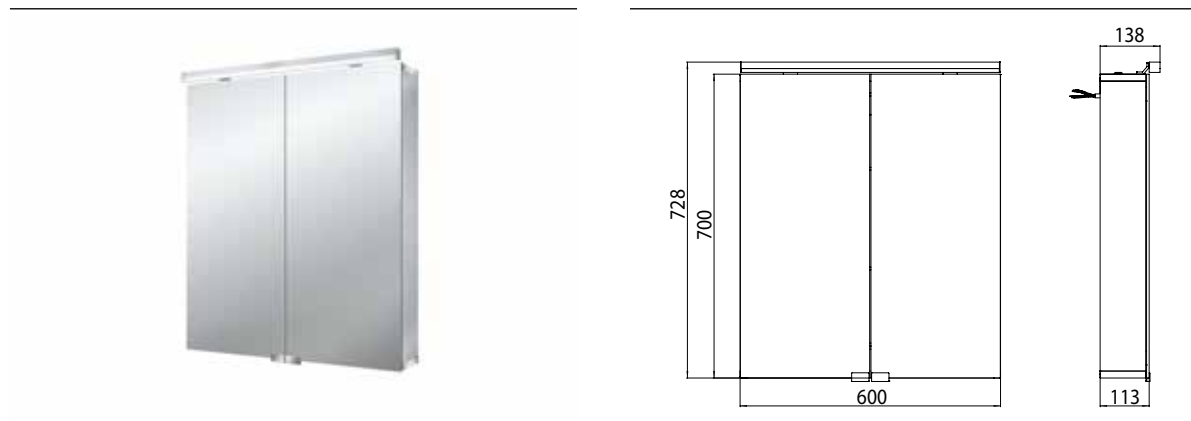

Illuminated mirror cabinet flat (LED), 600 mm, IP 44, 7 W, 4.000 K without washbasin illumination

Art.No.9797 050 63

wall-mounted model, 2 adjustable shelves, 2 doors, 1 socket, 1 switch, height: 728 mm, LED-Light
(Version with washbasin illumination: 2 sockets, 2 switch)