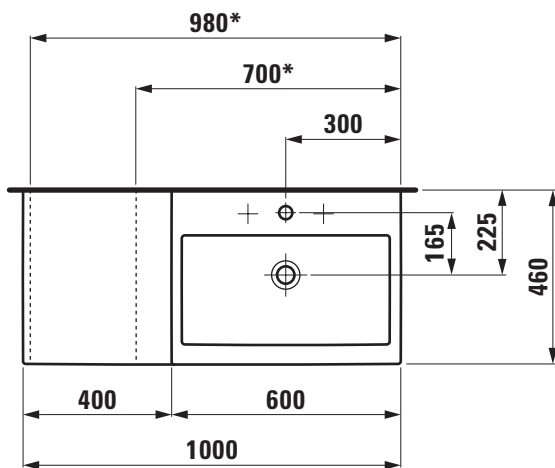

Countertop basin / cutable
 81843.1

TECHNICAL DATA

Order no.	81843.1
Certified to	EN 31
Dimensions	1000 x 460 mm
Inside dimensions of the basin	550 x 290 mm
Specification	Basin right, ceramic shelf left without decoration Cut one-sided to 700 - 980 mm Charge 104 – 1 centre tap hole
Special specification	Charge 108 – 3 tap holes Charge 109 – without tap hole Charge 136 – 3 tap holes, distance 8 inches Charge 135 – 1 centre tap hole, cut one-sided
Weight	26,0 kg
Accessories excl.	Towel rail 600 mm, order no. 89542.4 Towel rail 1000 mm, order no. 89542.6
Mounting acc. excl.	Mounting set M10 x 140 mm, order no. 89988.2
Otherwise	When ordering the cut version use the order form for cutting
Colours	see colour table

SPECIFICATION TEXT

Cutable countertop basin Laufen-LIVING CITY, sanitary ceramic EN 31
 dimensions 1000 x 460 mm, angular
 basin right, 1 centre tap hole
 Special feature: overflow channel glazed, cut one-sided to 700 - 980 mm, integrated shelf left
 Further options / accessories: 3 tap holes, without tap holes, 1 tap hole without overflow, without tap holes and overflow, 3 tap holes distance 8 inches, towel rail 600 mm 89542.4 / 1000 mm 89542.6, furniture
 Order no. 81843.1

TECHNICAL DRAWINGS / S 1 : 20

* = minimum/maximum measure for cutting