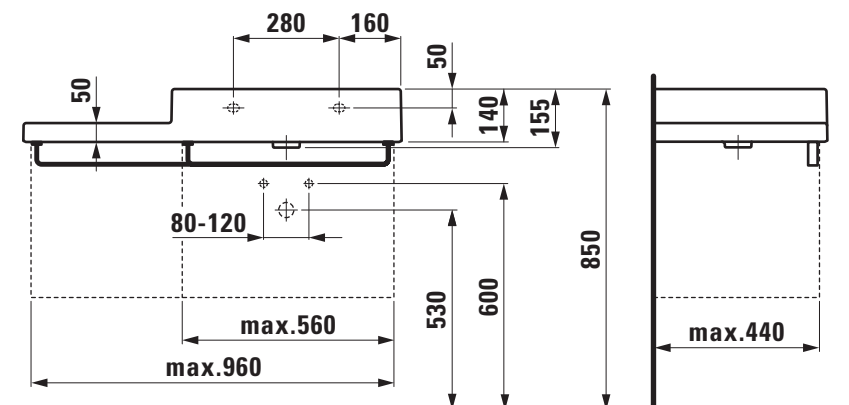

Countertop basin / cutable
 81843.1

TECHNICAL DATA

Order no.	81843.1
Certified to	EN 31
Dimensions	1000 x 460 mm
Inside dimensions of the basin	550 x 290 mm
Specification	Basin right, ceramic shelf left without decoration Cut one-sided to 700 - 980 mm Charge 104 – 1 centre tap hole
Special specification	Charge 108 – 3 tap holes Charge 109 – without tap hole Charge 136 – 3 tap holes, distance 8 inches Charge 135 – 1 centre tap hole, cut one-sided
Weight	26,0 kg
Accessories excl.	Towel rail 600 mm, order no. 89542.4 Towel rail 1000 mm, order no. 89542.6
Mounting acc. excl.	Mounting set M10 x 140 mm, order no. 89988.2
Otherwise	When ordering the cut version use the order form for cutting
Colours	see colour table

SPECIFICATION TEXT

Cutable countertop basin Laufen-LIVING CITY, sanitary ceramic EN 31
 dimensions 1000 x 460 mm, angular
 basin right, 1 centre tap hole
 Special feature: overflow channel glazed, cut one-sided to 700 - 980 mm, integrated shelf left
 Further options / accessories: 3 tap holes, without tap holes, 1 tap hole without overflow, without tap holes and overflow, 3 tap holes distance 8 inches, towel rail 600 mm 89542.4 / 1000 mm 89542.6, furniture
 Order no. 81843.1

TECHNICAL DRAWINGS / S 1 : 20

* = minimum/maximum measure for cutting