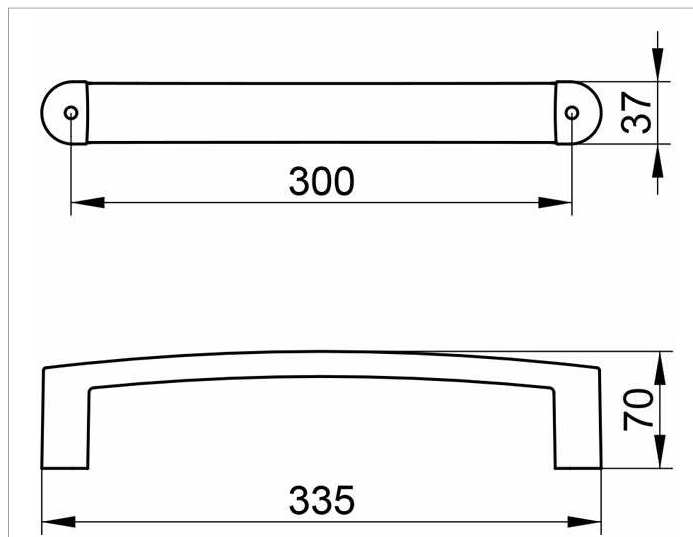

Elegance

11607010000 Поручень

ИЗДЕЛИЕ

ЧЕРТЕЖ

поверхность

хром

Габариты

300 mm

спецификации

KEUCO ELEGANCE grab rail 11607010000

Chrome-plated Towel rail

Elegant, oval profile,

slightly shaped surfaces in a timeless design,

solid wall mounting in zinc cast,

Load bearing up to 253 lb,

easy to clean

Axle measurement 11-13/16",

Total width of 13-1/8",

Projection 2-3/4"

incl. corrosion-free mounting material

TÜV certificated