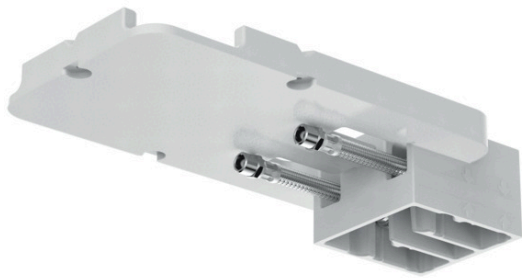

AXOR ShowerSolutions
Basic set for overhead shower ceiling
Surfaces: n.a. Article Number: **35363180**

Description

product features

- ServiceCard with sieve and flow restrictor can be removed without tools for cleaning purpose

Product image

Scale drawing