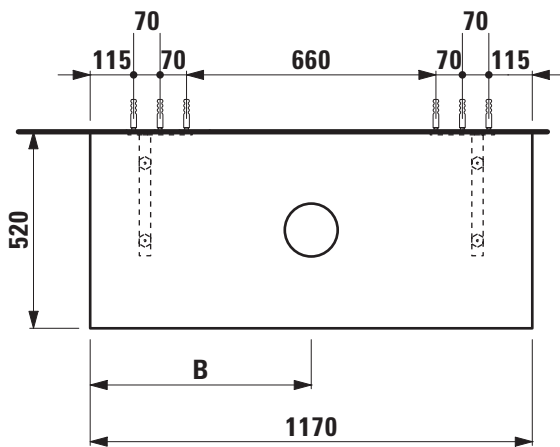

TECHNICAL DRAWINGS / S 1 : 20

B / mm	Ceramic
288	Kartell by Laufen s1233.2 (with tap bank left)
360	Palomba s1680.1
435	Kartell by Laufen s1033.8
482	VAL s1228.2 (semi-wet-area left)
493	Val s1628.8
495	Palomba s1680.2
510	Kartell by Laufen s1033.4
535	Palomba s1680.3 Val s1228.1

B / mm	Ceramic	
585	Kartell by Laufen s1233.1, s1533.1, s1633.2, s1633.3 Living SaphirKeramik s1143.3, s1143.4, s1143.5 Living City s1143.0, s1143.1, s1143.2, s1743.2, s1743.4, s1743.7, s1843.8	
	Ino s1230.0, s1230.2, s1630.0, s1630.2, s1730.1 Ino s1730.2 (only wall mounted tap)	
	Val s1328.1, s1628.0, s1628.2, s1628.3, s1628.4, s1628.5 Val s1728.1 (only wall mounted tap)	
	Laufen Pro S s1295.2, s1295.3, s1695.2 Laufen Pro s1296.2, s1296.4	
	660	Kartell by Laufen s1033.5
688	VAL s1228.2 (semi-wet-area right)	
734	Kartell by Laufen s1033.9	
882	Kartell by Laufen s1233.2 (with tap bank right)	

X = The exact height must be set during installation.