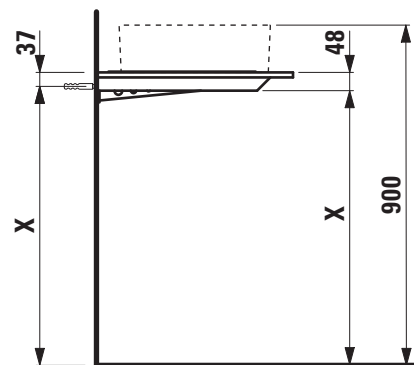

TECHNICAL DRAWINGS / S 1 : 20

B / mm	Ceramic
288	Kartell by Laufen s1233.2 (with tap bank left)
360	Palomba s1680.1
435	Kartell by Laufen s1033.8
482	VAL s1228.2 (semi-wet-area left)
493	Val s1628.8
495	Palomba s1680.2
510	Kartell by Laufen s1033.4
535	Palomba s1680.3 Val s1228.1

B / mm	Ceramic	
585	Kartell by Laufen s1233.1, s1533.1, s1633.2, s1633.3 Living SaphirKeramik s1143.3, s1143.4, s1143.5 Living City s1143.0, s1143.1, s1143.2, s1743.2, s1743.4, s1743.7, s1843.8	
	Ino s1230.0, s1230.2, s1630.0, s1630.2, s1730.1 Ino s1730.2 (only wall mounted tap)	
	Val s1328.1, s1628.0, s1628.2, s1628.3, s1628.4, s1628.5 Val s1728.1 (only wall mounted tap)	
	Laufen Pro S s1295.2, s1295.3, s1695.2 Laufen Pro s1296.2, s1296.4	
	660	Kartell by Laufen s1033.5
688	VAL s1228.2 (semi-wet-area right)	
734	Kartell by Laufen s1033.9	
882	Kartell by Laufen s1233.2 (with tap bank right)	

X = The exact height must be set during installation.