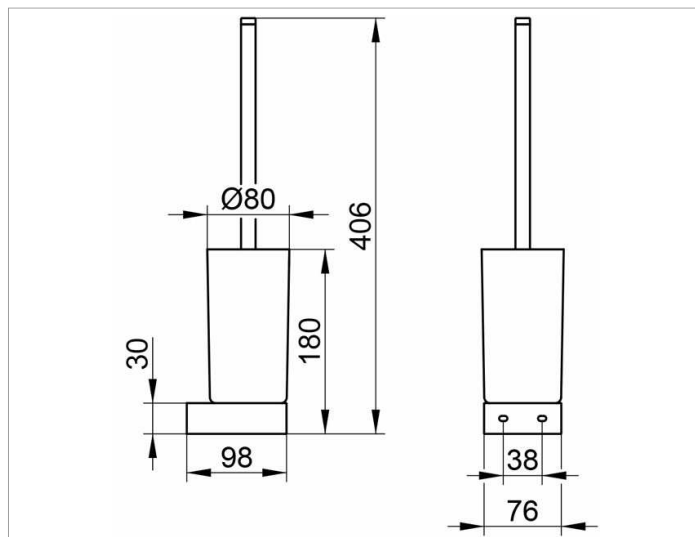

### спецификации

KEUCO EDITION 300 toilet brush set 30064019000  
chrome-plated toilet brush set in aesthetic and classic design  
wall mounted model complete with crystal glass insert matt, brush and  
spare brush head  
removable crystal glass insert for easy cleaning  
height 7-1/16" (height including the brush 16"), diameter 4-1/8",  
projection 3-7/8"  
The toilet brush is fitted with 2 hidden fixing points  
2 wall plugs, Fischer FU 1/4" x 1-3/4" and 2 wall screws are supplied