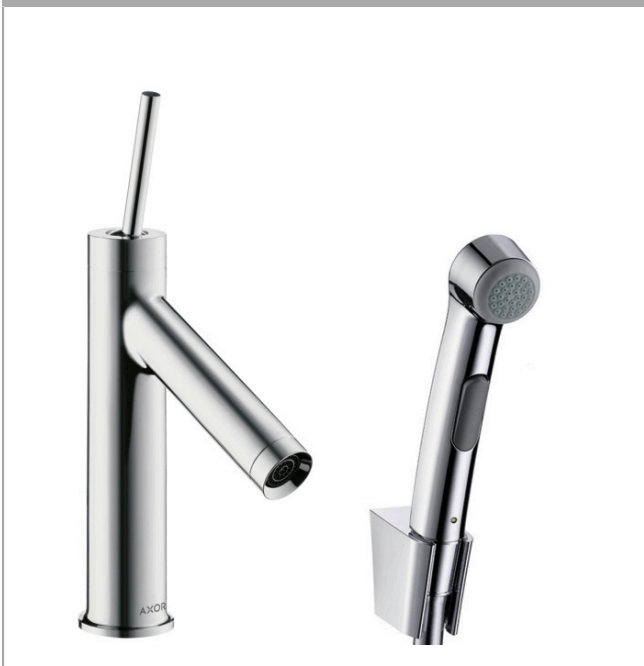

AXOR Starck
Single lever basin mixer 90 with bidette hand shower and shower hose 1.60 m
 Surfaces: **Chrome** Article Number: **10300000**

Description

product features

- consists of: single lever basin mixer, bidette hand shower, shower holder, shower hose, waste set
- ComfortZone 90
- projection 112 mm
- normal spray
- spray type Bidette: shower spray
- flow rate at 3 bar: 5 l/min
- suitable for continuous flow water heaters
- push-open waste set (operation via pressure plug, for basins with overflow)

Technology

Product image

Scale drawing