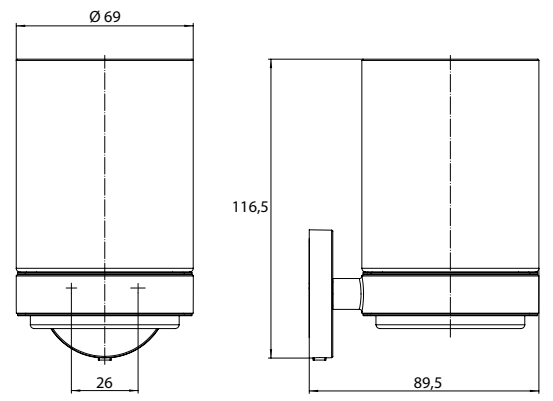

## Glass holder chrome

Art.No.4320 001 00

crystal glass, clear