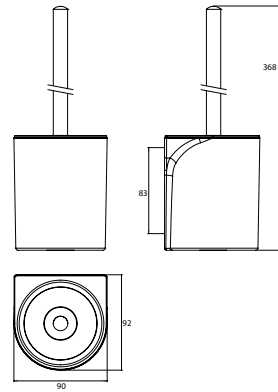

Toilet Brush holder, bowl of plastic, chrome, wall-mounted

Art.No.2715 001 00

Brushgrip chrome with white brush head