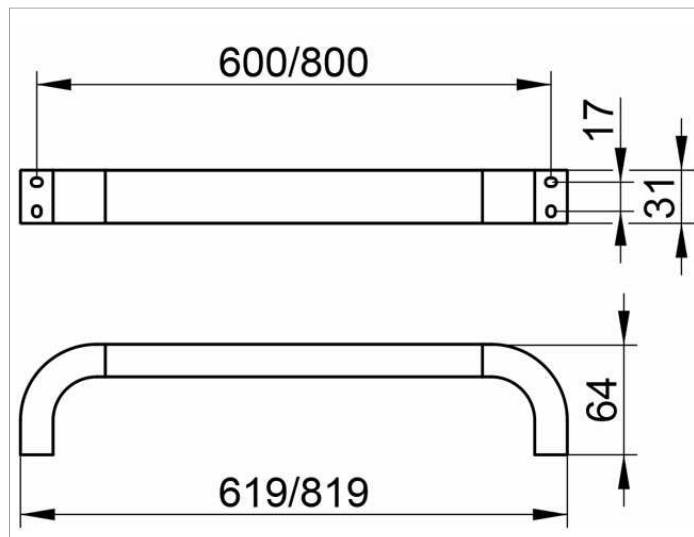

Edition 300

30001010800 Полотенцедержатель

ИЗДЕЛИЕ

поверхность

хром

Габариты

800 mm

ЧЕРТЕЖ

спецификации

KEUCO EDITION 300 towel rail 30001010800  
chrome-plated towel rail, in an aesthetic and classic design  
load bearing up to 55 lb, anti static, easy to clean  
Centre to centre 31-1/2" with overall width of 32-1/4"  
depth 2-1/2"

The towel rail is fitted with 4 hidden fixing points  
2 wall plugs, Fischer FU 1/4" x 1-3/4" and 2 wall screws are supplied