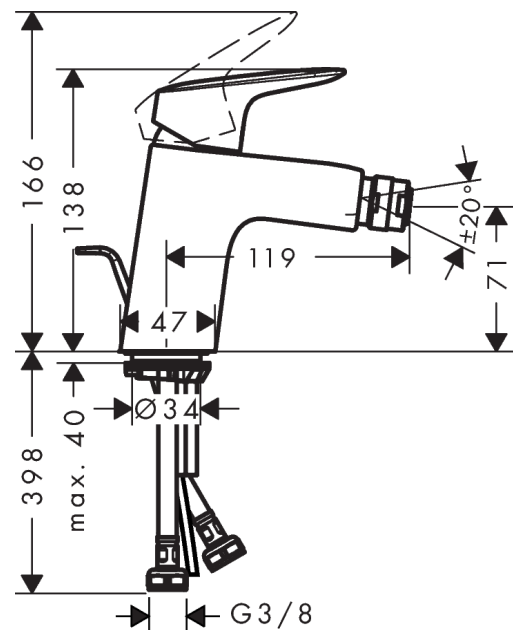

Logis

Single lever bidet mixer 70 with metal pop-up waste set

Surfaces: **Chrome** Article Number: **71203000**

Description

product features

- consists of: single lever bidet mixer, waste set
- projection 119 mm
- aerator with ball pivot
- normal spray
- flow rate at 3 bar: 7.2 l/min
- ceramic cartridge
- temperature limitation adjustable
- suitable for continuous flow water heaters
- material waste set: metal
- connection dimension: DN15

Technology

Product image

Scale drawing

Flowchart