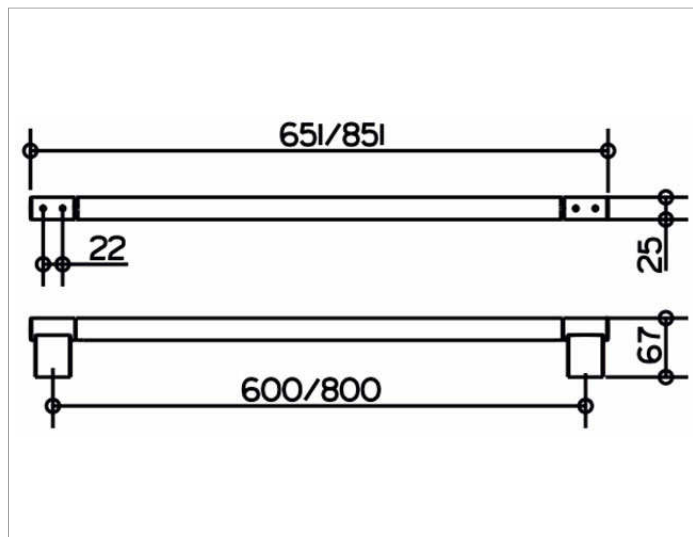

Plan
14901010600 Полотенцедержатель

ИЗДЕЛИЕ

ЧЕРТЕЖ

поверхность

хром

Габариты

600 mm

спецификации

KEUCO PLAN towel rail 14901010600

Chrome-plated towel rail, in a stylish yet functional design
anti static, easy to clean

Centre to centre 23-5/8" with overall width of 25-5/8"

Depth 2-5/8"

The towel rail is fitted with 4 hidden fixing points
incl. corrosion-free mounting material