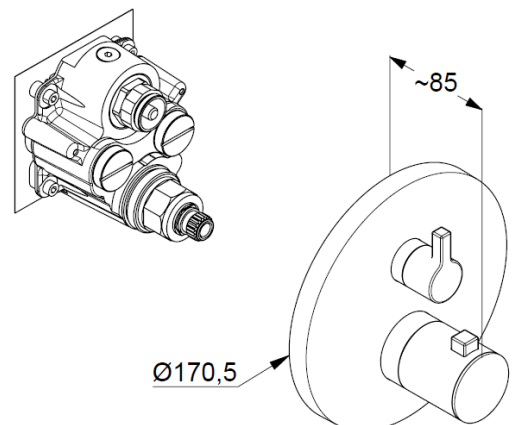

## Technical Data

KLUDI NOVA FONTE  
concealed thermostatic shower mixer  
trim set with functional unit  
PN 10  
Style: Puristic

Ref.:  
208350515

Finishes:  
05 chrome

Product description  
Manufacturer KLUDI GmbH & Co. KG  
Typ: KLUDI NOVA FONTE  
concealed thermostatic shower mixer PN 10  
trim set with functional unit  
Ref.: 208350515

concealed thermostatic shower mixer  
trim set without pre-installation set  
pre installation set KLUDI FLEXX.BOX Art. Nr. 88011  
vertical wall mounted  
trim set with functional unit  
with ceramic shut-off valve  
temperature handle with hotwater safety at 40°C  
flow rate at 3 bar 20 l/ min.  
with integrated back flow preventer

Product picture

Dimensional drawing

Flow rate diagram