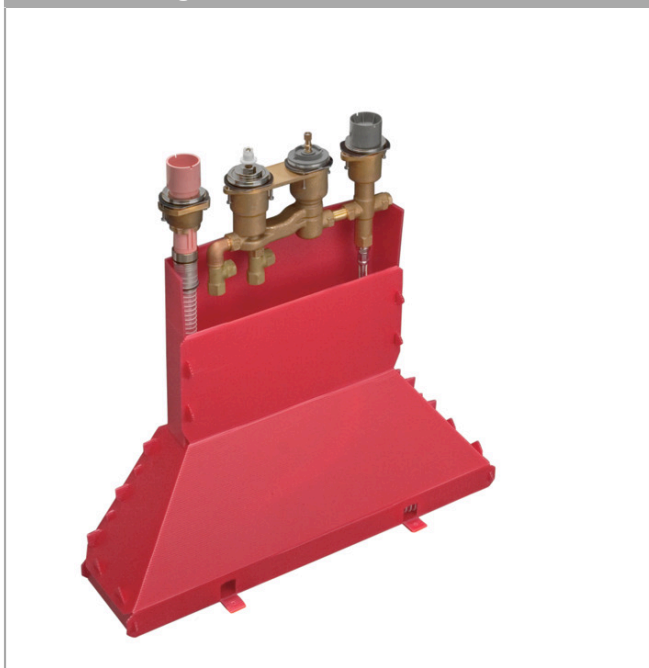

Basic set for 4-hole rim mounted thermostatic bath mixer
Surfaces: n.a. Article Number: 15482180

Description

product features

- maximum pull-out length of hand shower: 1.10 m
- scope of supply: basic set, Secuflex hose set, thermostatic cartridge

Product image

Scale drawing