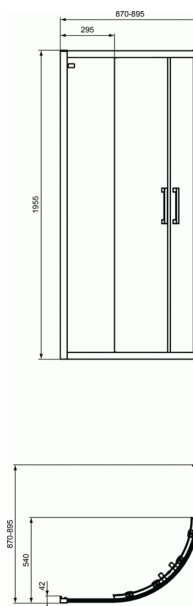

### Corner Quadrant Shower Enclosure 90x90 cm

#### Corner Quadrant Shower Enclosure 90x90 cm

Corner quadrant shower enclosure with sliding doors, full pack

Height 195 cm; Radius 55 cm

6 mm safety transparent glass

Anti-limestone treatment Ideal Clean

Aluminum Bright silver frame

Solid chrome plated handles 225 mm

"Click & clean" function (releases the lower part of door panels for easy cleaning)

Smooth running wheels

Up to 25 mm adjustment per profile

Can be combined with all shower trays Ideal Standard with the respective dimensions or can be installed directly on the tiles

REMARK: One code includes both sides of the enclosure (full pack)

REMARK: All the codes are reversible