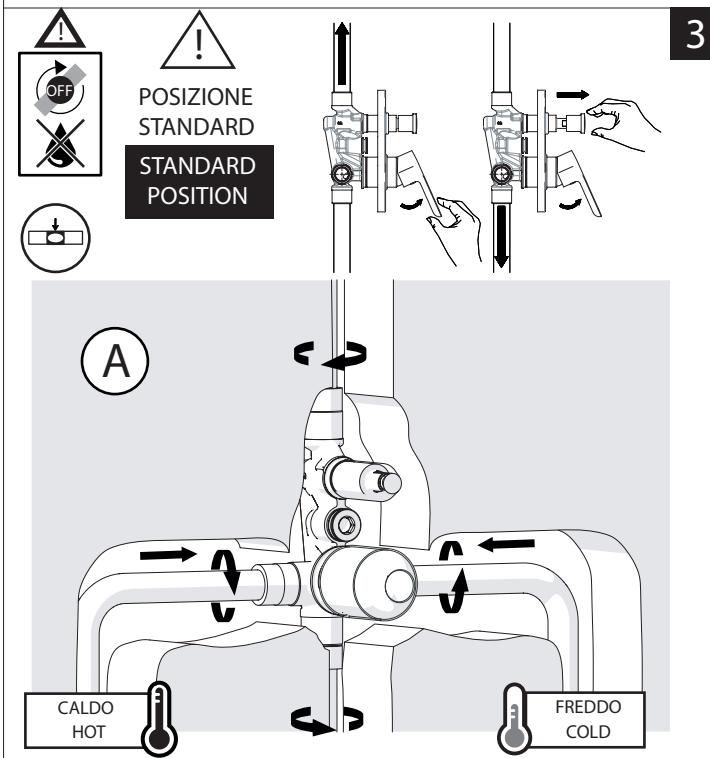

Not included / Non incluso / Non Inclus / Nie zawarty / No incluido / Nao incluido

1

2

3

4

5

7