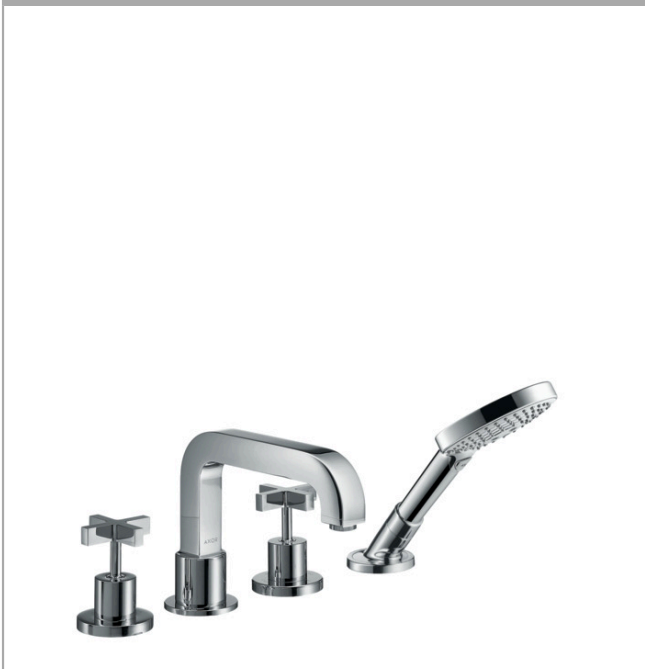

AXOR Citterio
4-hole rim mounted bath mixer with cross handles and escutcheons
 Surfaces: **Chrome** Article Number: **39445000**

Description

product features

- consists of: 4-hole rim mounted bath mixer, hand shower, shower hose, shower holder
- projection 190 mm
- spray type mixer: normal spray
- spray type hand shower: Rain, RainAir (rain spray enriched with air), WhirlAir
- maximum pull-out length of hand shower: 1.10 m
- min. operating pressure: 1 bar
- max. operating pressure: 10 bar
- scope of supply: handles, escutcheon, bath spout with diverter, non-return valve

Technology

Product image

Scale drawing