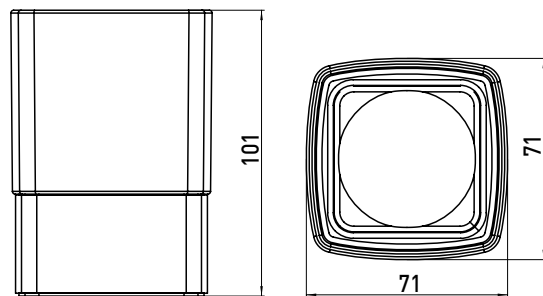

Glass holder, satin crystal, standing type emco-steel

Art.No.0520 016 01