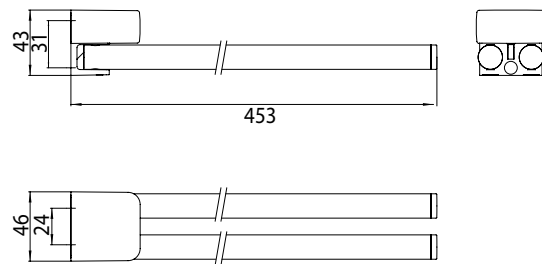

Towel holder chrome

Art.No.0250 001 45

swiveling, 450 mm