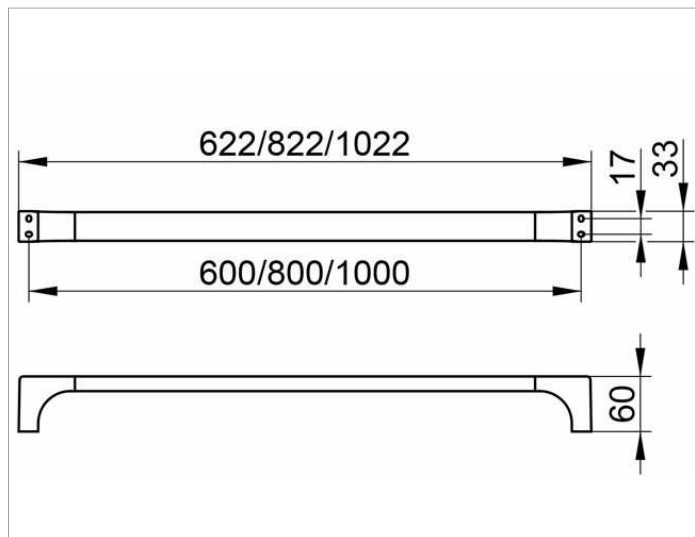

Edition 11

11101011000 Полотенцедержатель

ИЗДЕЛИЕ

ЧЕРТЕЖ

поверхность

хром

Габариты

1000 mm

спецификации

KEUCO EDITION 11 towel holder 11101011000  
chromed towel holder,  
in clear-cut design and geometric shapes  
to clean anti-static, easy to clean  
Installed at 39-3/8", with an overall width of 40-1/4"  
Radius 2-3/8"  
The towel holder has 4 fixing points  
delivery with corrosion resistant mounting hardware