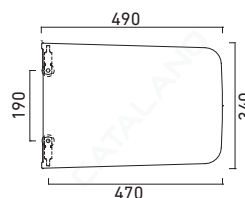

# ACCESSORI

cod. 5PRSTP000

**Sedile soft-close plus in resina inalterabile.**

Soft-close Seat-cover Plus made of unalterable resin.

Abattant soft-close plus en résine inaltérable.

distanza tra le cerniere  
distance between hinges

fori ceramica  
ceramic hole