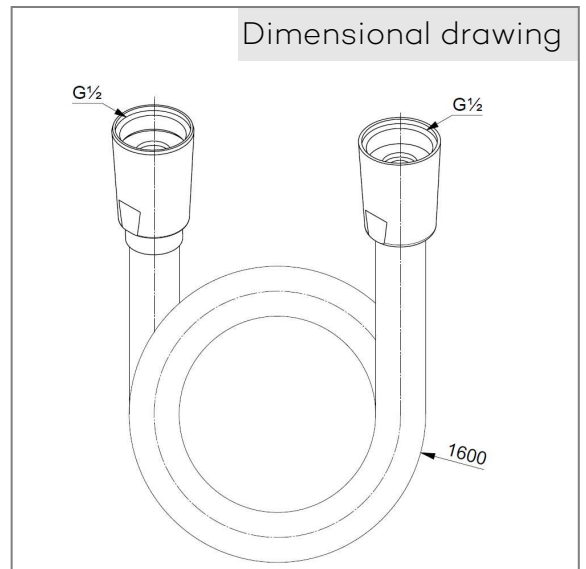

Technical Data

KLUDI SUPARAFLEX BLACK
shower hose
DN 15

Ref.:
6107239-00

Finishes:
39 black matt finished

Product description
Manufacturer KLUDI GmbH & Co. KG
Typ: KLUDI SUPARAFLEX BLACK
shower hose
Ref: 6107239-00

shower hose
plastic coated
with metal-effect
with conical nuts
anti twist
G 1/2 x G 1/2 x 1600 mm

Product picture

Dimensional drawing

Flow rate diagram