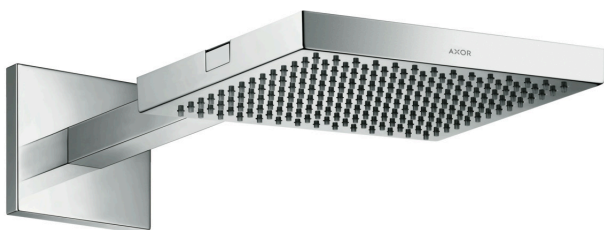

AXOR ShowerSolutions

Overhead shower 240/240 1jet with shower arm

Surfaces: **Chrome** Article Number: **10925000**

Description

product features

- consists of: overhead shower, shower arm
- spray type: RainAir (rain spray enriched with air)
- shower head size: 240 x 240 mm
- shower arm length: metal shower arm 411 - 458 mm
- flow rate RainAir spray (at 3 bar): 12 l/min
- flow rate expansible to 25 l/min
- material spray disc: metal
- spray disc removable for cleaning
- installation: wall
- not suitable for continuous flow water heaters
- scope of supply: overhead shower, shower arm, mounting material, assembly instruction

Technology

Product image