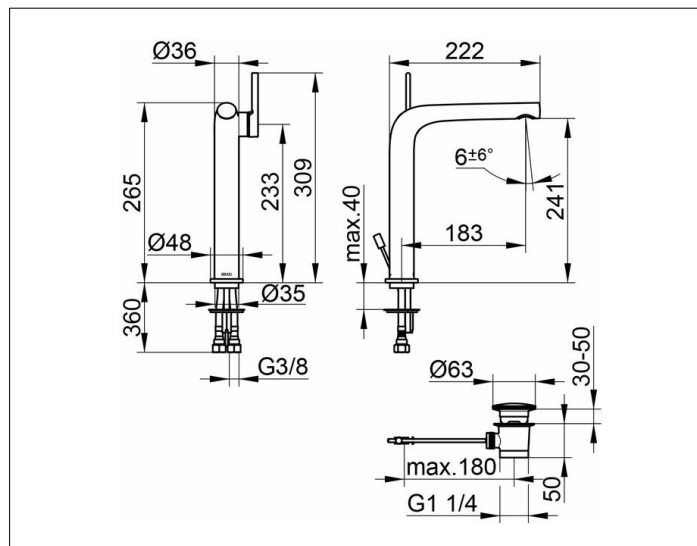

Edition 400

51502010002 Single lever basin mixer 240

PRODUCT

DRAWING

PRODUCT ATTRIBUTES

with pop-up waste 1 1/4 inch,
single hole installation,
cartridge with ceramic discs,
aerator SLIM SSR M 24x1, adjustable,
pressure hoses 435 mm, G 3/8 inch
flow rate reduced to 7,6 l/min.

SURFACE

chrome-plated

SPECIFICATIONS

KEUCO Edition 400 Single lever basin mixer 240, 51502010002
single lever mixer chrome-plated,
sculptural design,
single hole installation,
with pop-up waste 1 1/4 inch,
high quality cartridge with ceramic discs,
lever on the side,
single hole installation with quick installation system,
integrated aerator SLIM SSR M 24x1,
adjustable +/-6°,
visible height 265 mm, height outlet 241 mm,
projection 222 mm,
water connection with flexible pressure hoses,
length 435 mm, G 3/8 inch,
flow rate reduced to 7,6 l/min.,
height pull rod 400 mm,
cover plug diameter 63 mm