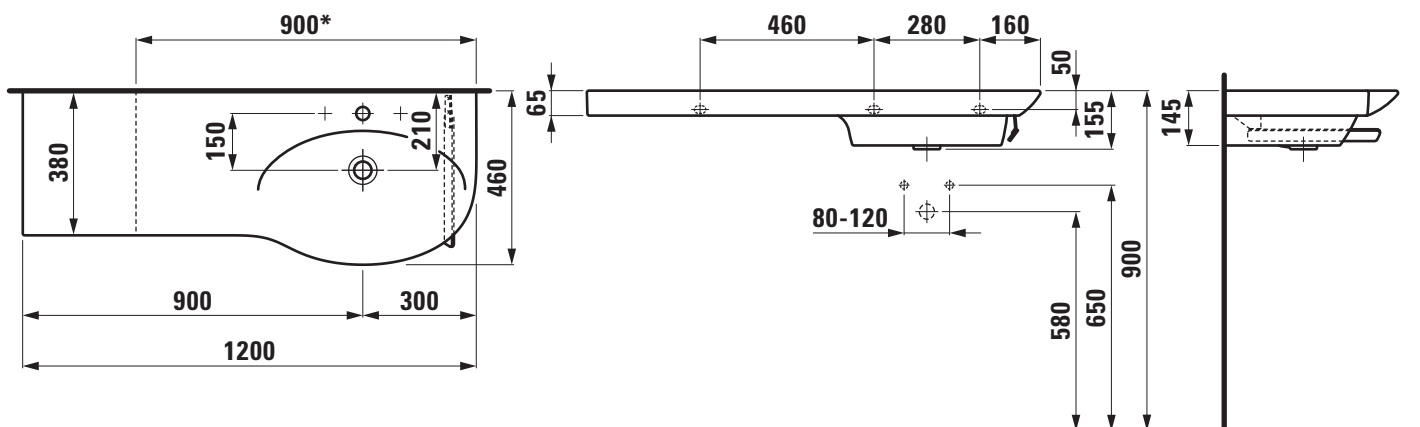

**Countertop basin / cutable**  
**81670.5**

**TECHNICAL DATA**

Order no.	81670.5
Certified to	EN 14688
Dimensions	1200 x 380/460 mm
Inside dimensions of the basin	700 x 350 mm
Specification	Always to be fixed to the wall. Basin right, ceramic shelf left Charge 104 – 1 centre tap hole, with overflow
Special specification	Charge 108 – 3 tap holes, with overflow Charge 135 – 1 centre tap hole, with overflow, cut one-sided to 900 mm
Weight	35,0 kg
Accessories excl.	Towel rail right, order no. 38170.8
Mounting acc. excl.	2x Mounting set M10 x 140 mm, order no. 89988.2

Otherwise When ordering the cut version use the order form for cutting

Colours see colour table

**SPECIFICATION TEXT**

Cutable countertop basin Laufen-PALACE, sanitary ceramic, EN 14688, dimensions 1200 x 380/460 mm, asymmetric basin right, 1 centre tap hole  
 Special feature: overflow channel glazed, cuttable to 900 mm, integrated shelf left  
 Further options / accessories: 3 tap holes, 3 tap holes distance 8 inches with overflow, towel rail right 38170.8, furniture  
 Order no. 81670.5

**TECHNICAL DRAWINGS / S 1 : 20**

\* = minimum measure for cutting