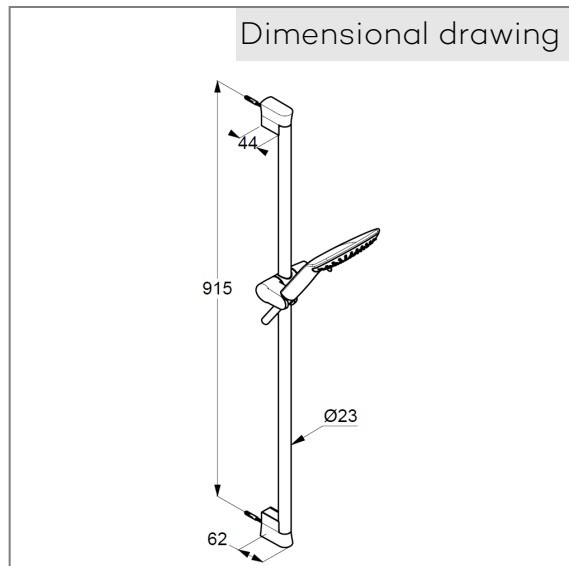

hand shower 3 S
3 spray pattern
Volumen/ booster/ smoth
with cleaning system
connection 1/2"
sieve seal

Shower hose
plastic coated
with metal-effect
with conical nuts
anti twist
G 1/2 x G 1/2 x 1600 mm

wall rail 900 mm
height-adjustable hand shower holder
With fixing material
for rigid wall mounting

Product picture

Dimensional drawing

Flow rate diagram