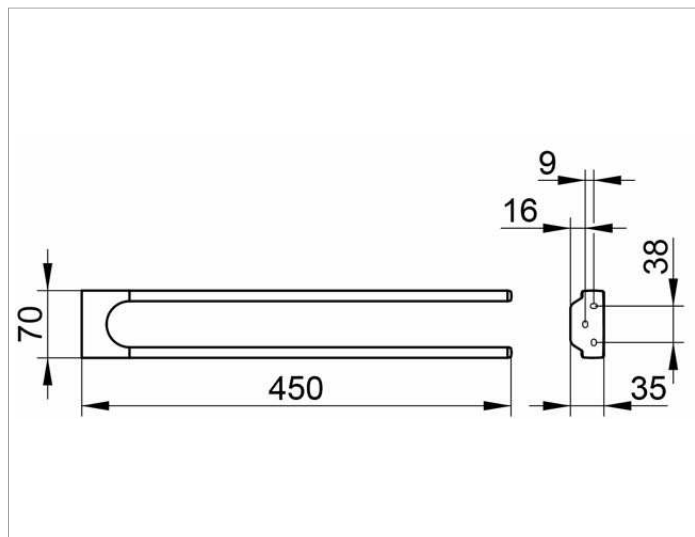

Collection Moll

12718010000 Полотенцедержатель

ИЗДЕЛИЕ

ЧЕРТЕЖ

ОПИСАНИЕ ИЗДЕЛИЯ

двойной, неповоротный

поверхность

хром

Габариты

450 mm

спецификации

KEUCO COLLECTION MOLL towel holder 12718010000

Chrome-plated towel holder in an esthetic design with slightly rounded edges

Two parallel arranged fixed arms

Anti-static, easy to clean,

Projection: 17-11/16"

The towel holder is fitted with two hidden fixing points
incl. corrosion-free mounting material