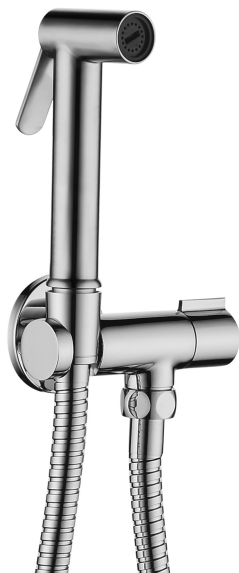

# docce - hand showers

## PRODUCT IMAGE

## DESCRIPTION

Round concealed bidet set complete with:

- concealed metal bracket
- round wall plate - Ø50mm
- Tweet Round metal hand-shower

- 1/2"x1/2"G brass flexible hose - l.1200mm

## ART.

**ZDUP 109**

with tap for cold water only