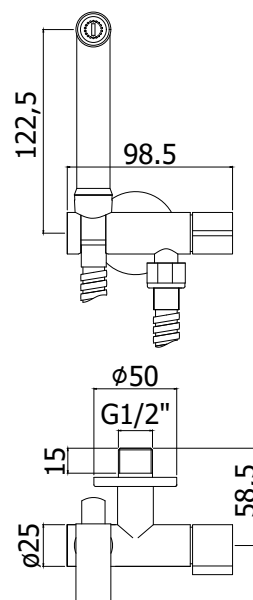

## TECHNICAL DRAWING

## DESCRIPTION

Round concealed bidet set complete with:

- concealed metal bracket
- round wall plate - Ø50mm
- Tweet Round metal hand-shower

- 1/2"x1/2"G brass flexible hose - l.1200mm