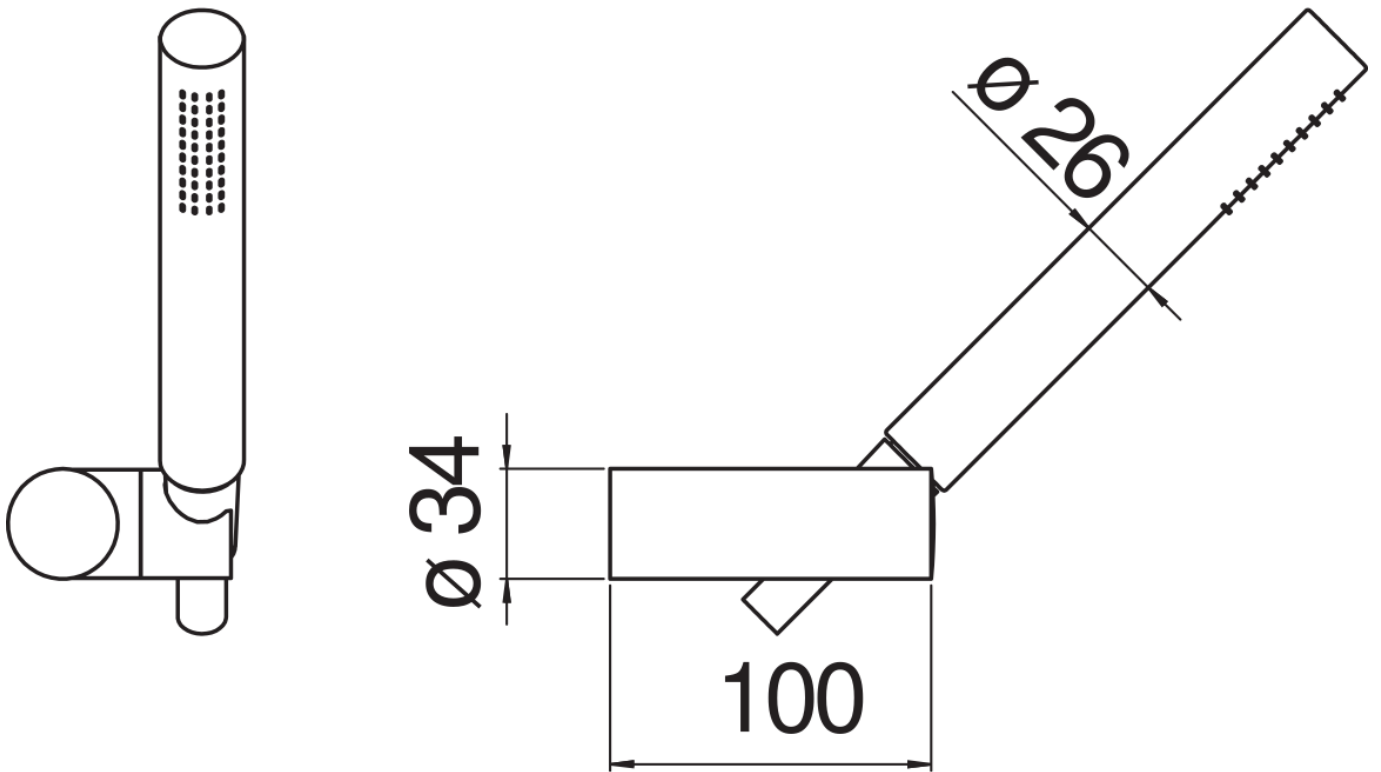

SPECIFICATIONS

Shower set

Red canyon PVD

Adjustable hand shower support

Single jet hand shower and 150 cm hose

Packaging: 24 x 25 x 8 cm / 0,0048 m³ / 0,64 kg

FLOW RATE DIAGRAM: HOT/COLD WATER

— Hand shower