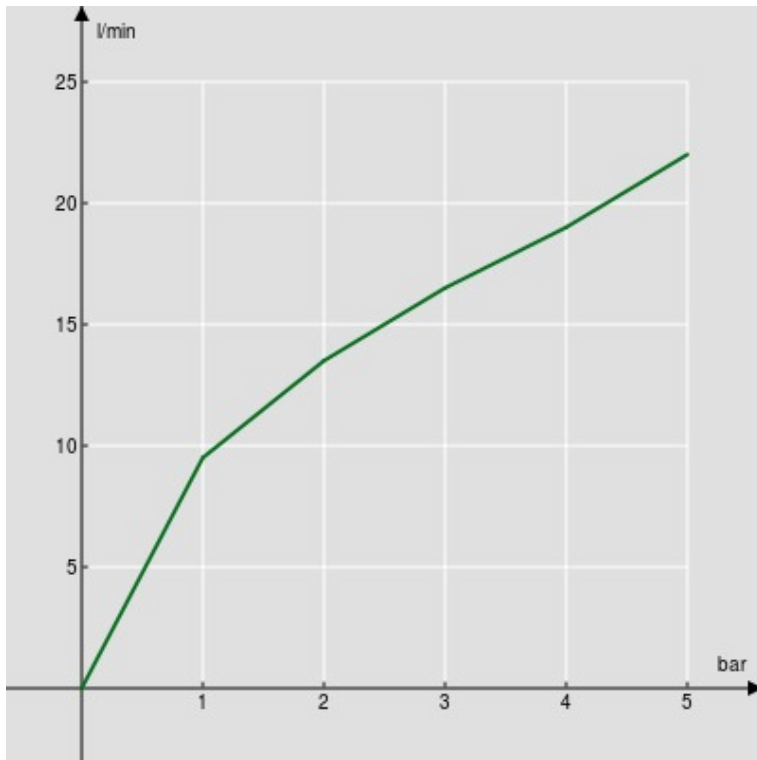

SPECIFICATIONS

Shower set

Red canyon PVD

Adjustable hand shower support

Single jet hand shower and 150 cm hose

Packaging: 24 x 25 x 8 cm / 0,0048 m³ / 0,64 kg

FLOW RATE DIAGRAM: HOT/COLD WATER

— Hand shower