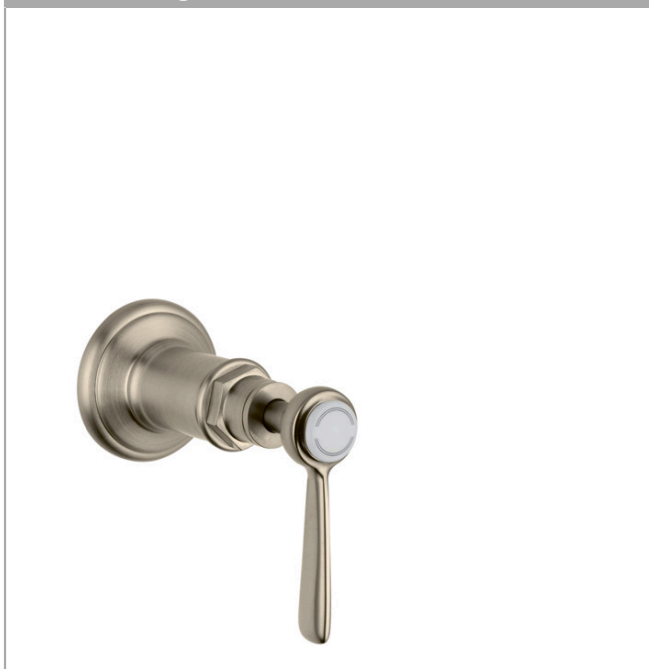

AXOR Montreux
Shut-off valve for concealed installation with lever handle
Surfaces: **Brushed Nickel** Article Number: **16872820**

Description

product features

- scope of supply: handle, sleeve, metal escutcheon

Product image