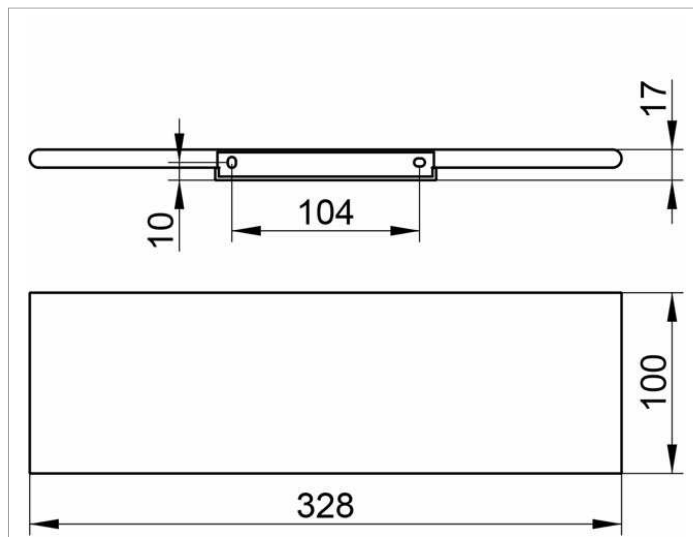

Edition 400

11558170000 Полочка для душа

**ИЗДЕЛИЕ**

**ЧЕРТЕЖ**

**поверхность**

алюминий серебристый анодированный (E6 E

**спецификации**

KEUCO Edition 400 shower shelf, 11558170000  
shower shelf made from solid aluminium ,  
aluminium silver anodized (E6 EV1),  
wall-mounted, with slightly rounded edges,  
width 12-13/16", thickness 11/16", depth 3-15/16",  
the shower shelf is fitted concealed,  
delivery includes anti-corrosion fixings