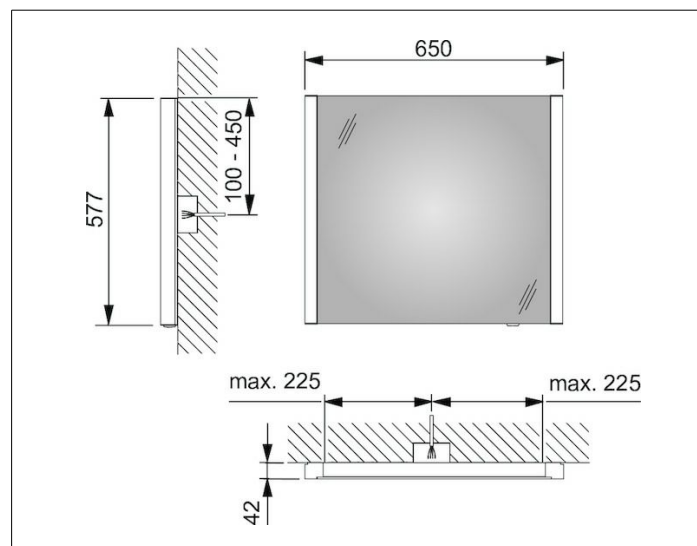

ЧЕРТЕЖ

ОПИСАНИЕ ИЗДЕЛИЯ

Управление:

внешняя панель управления с функциями:

- вкл / выкл

- реостат/диммер

- выбор освещения / 3 варианта

Подсветка:

Вертикальная подсветка и подсветка раковины

тон подсветки 3000 Кельвин (теплая белая),

Светодиоды 2 x 14 Вт срок службы > 30.000 часов горения.

бесступенчатый реостат/диммер

ЕЕК: C , 28 kWh/1000h

СПЕЦИФИКАЦИИ

KEUCO Royal Reflex.2 light mirror 14296002000

High quality light mirror in elegant design,

with LED lighting 28 watt, lifespan > 30,000 hrs.,

operated by external rotary dimmer with the functions:

switch on/off, dimming, toggle between 3 lighting variants,

vertical lighting and washbasin lighting

Warm-white light colour, 3000 kelvin,

stepless dimming,

energy efficiency label: A++, A+, A, 28 kWh/1000h

Height 577 mm, width 650 mm

depth 42 mm

Non-corroding fastening materials included

ГАБАРИТЫ

650 x 577 x 42 mm