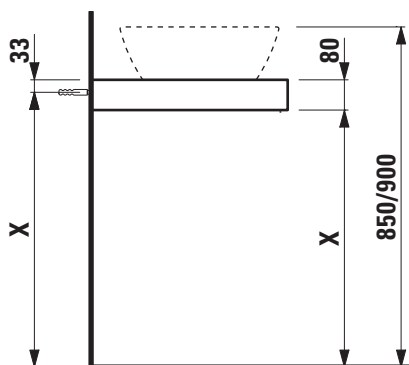

TECHNICAL DRAWINGS / S 1 : 20

B / mm	Ceramic
195	Val ø1228.2 (semi-wet-area right)
200	Val ø1228.1

B / mm	Ceramic
210	Palomba ø1680.2
401	Val ø1228.2 (semi-wet-area left)
298	all other from matrix for washtops Case

X = The exact height must be set during installation.