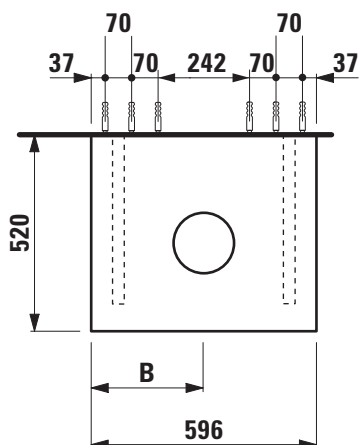

TECHNICAL DRAWINGS / S 1 : 20

B / mm	Ceramic
195	Val ø1228.2 (semi-wet-area right)
200	Val ø1228.1

B / mm	Ceramic
210	Palomba ø1680.2
401	Val ø1228.2 (semi-wet-area left)
298	all other from matrix for washtops Case

X = The exact height must be set during installation.