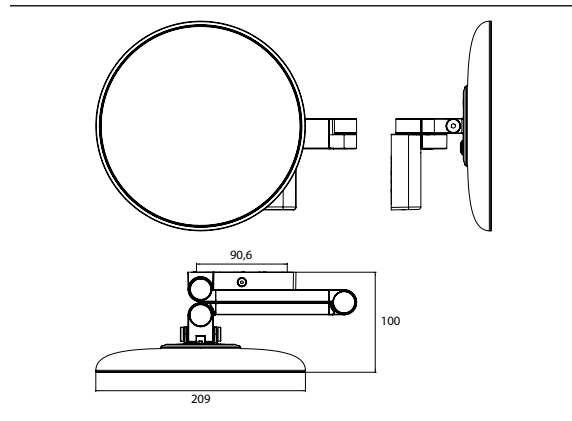

LED Shaving- and cosmetic mirror, round, wall mounted, two swivel arms black, 5 magnifying glass

Art.No.1095 133 30

2 switches, brightness and luminous colour cold/warm (3.000 - 6.000 K) continuously dimmable.