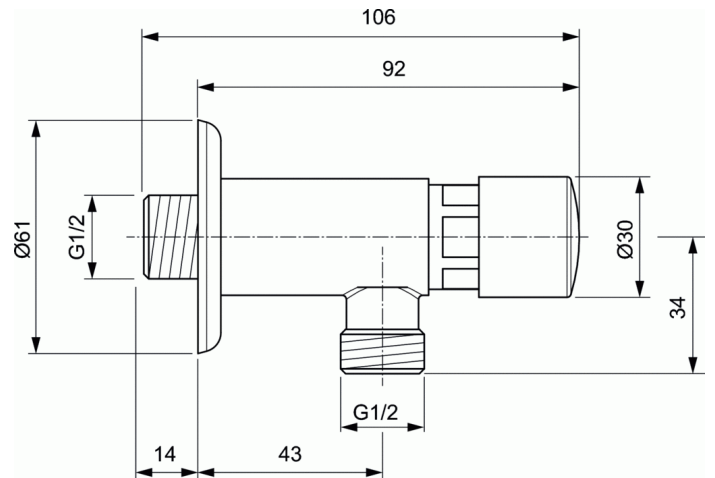

ALPHA TEMPO self closing urinal tap

self closing urinal tap

Application: wall mounted

Fixation: G1/2

Flow limiter: 9 l/min

Self-closing mechanical cartridge

Time delay 3 seconds

No index on the handle