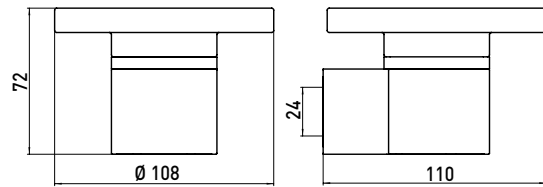

Soap holder, crystal glass clear chrome

Art.No.3530 001 00

wall mounted