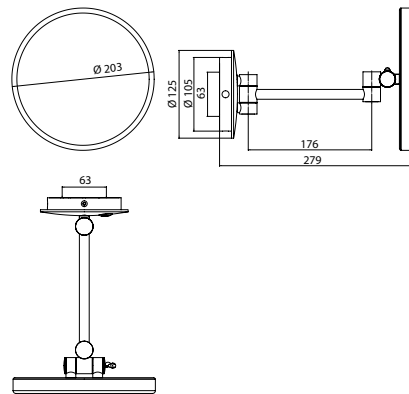

LED-Shaving and cosmetic mirror black

Art.No.1094 133 08

with illuminated touch sensor (On/Off, Colour change) and direct connection, one arm, round, $\varnothing 203$ mm, 3 magnifying glass, IP 44