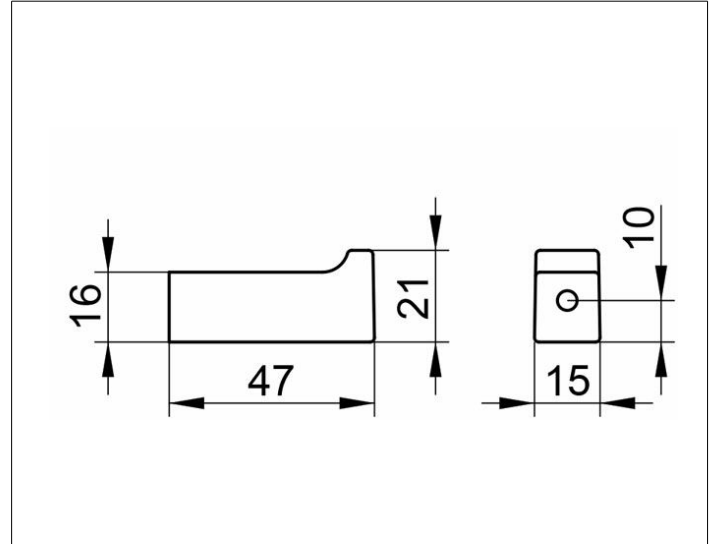

Edition 11

11114130000 Towel hook

**PRODUCT**

**DRAWING**

**SURFACE**

brushed black chrome

**SPECIFICATIONS**

KEUCO EDITION 11 towel hooks 11114130000  
brushed black chrome towel hooks and clear-cut design in geometric shapes  
Radius 1-7/8", max. Height 16/16"  
Delivery with corrosion resistant mounting hardware