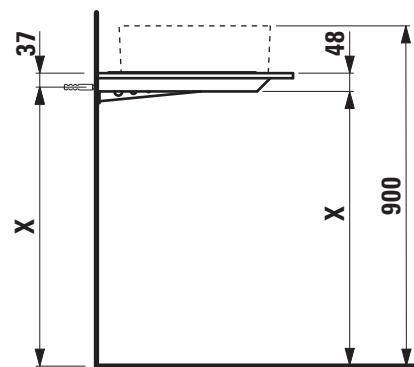

TECHNICAL DRAWINGS / S 1 : 20

C / mm	Ceramic
245	VAL s1228.2 (semi-wet-area right)
292	Kartell by Laufen s1233.1 (only wall mounted tap), s1533.1
	Living SaphirKeramik s1143.3, s1143.5
	Living City s1143.0, s1143.1
	Ino s1230.0, s1230.2, s1630.0, s1630.2
	Laufen Pro s1296.2, s1296.4 Val s1328.1
300	Kartell by Laufen s1033.9
	Living SaphirKeramik s1143.4
	Living City s1143.2
325	Kartell by Laufen s1033.5
350	Kartell by Laufen s1633.2
	Living City s1743.2, s1743.4
	Ino s1730.1 (only wall mounted tap)
	VAL s1628.0, s1628.2
	Laufen Pro S s1695.2

C / mm	Ceramic
380	Palomba s1680.2
	Val s1628.8
400	Living City s1743.7
	Val s1628.3, s1628.4 Val s1728.1 (only wall mounted tap)
450	Ino s1730.2 (only wall mounted tap)
	Val s1228.1
455	VAL s1228.2 (semi-wet-area left)
457	Laufen Pro S s1295.2, s1295.3
469	Palomba s1680.3
475	Kartell by Laufen s1033.4
500	Living City s1843.8
600	Kartell by Laufen s1033.8
672	Kartell by Laufen s1233.2 (with tap bank left)
675	Palomba s1680.1

X = The exact height must be set during installation.