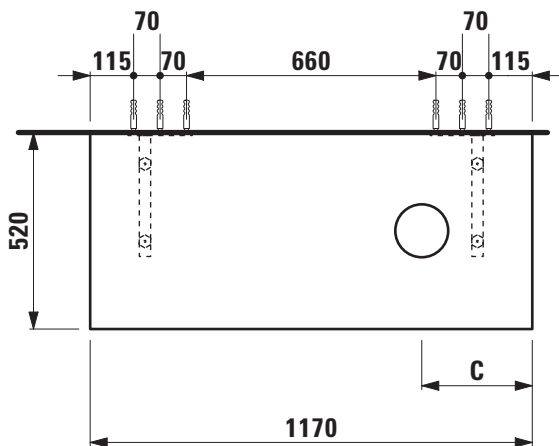

TECHNICAL DRAWINGS / S 1 : 20

C / mm	Ceramic
245	VAL s1228.2 (semi-wet-area right)
292	Kartell by Laufen s1233.1 (only wall mounted tap), s1533.1
	Living SaphirKeramik s1143.3, s1143.5
	Living City s1143.0, s1143.1
	Ino s1230.0, s1230.2, s1630.0, s1630.2
	Laufen Pro s1296.2, s1296.4 Val s1328.1
300	Kartell by Laufen s1033.9
	Living SaphirKeramik s1143.4
	Living City s1143.2
325	Kartell by Laufen s1033.5
350	Kartell by Laufen s1633.2
	Living City s1743.2, s1743.4
	Ino s1730.1 (only wall mounted tap)
	VAL s1628.0, s1628.2
	Laufen Pro S s1695.2

C / mm	Ceramic
380	Palomba s1680.2
	Val s1628.8
400	Living City s1743.7
	Val s1628.3, s1628.4 Val s1728.1 (only wall mounted tap)
450	Ino s1730.2 (only wall mounted tap)
	Val s1228.1
455	VAL s1228.2 (semi-wet-area left)
457	Laufen Pro S s1295.2, s1295.3
469	Palomba s1680.3
475	Kartell by Laufen s1033.4
500	Living City s1843.8
600	Kartell by Laufen s1033.8
672	Kartell by Laufen s1233.2 (with tap bank left)
675	Palomba s1680.1

X = The exact height must be set during installation.