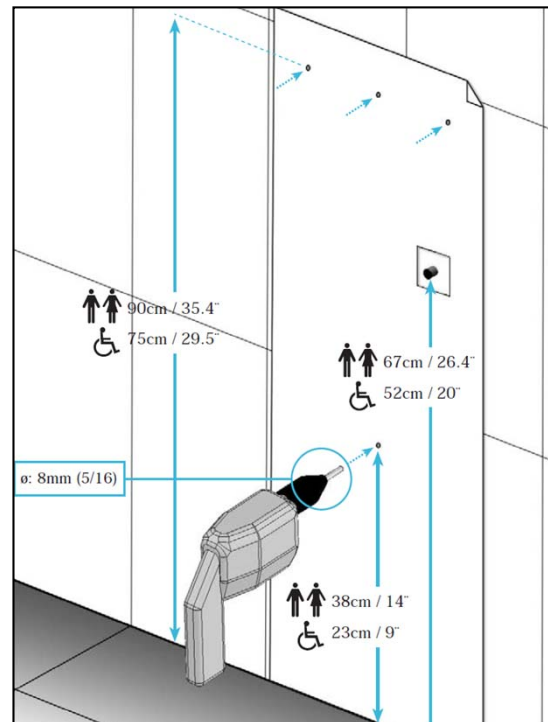

Dimensions in mm.

INSTALLATION

In toilet areas with a high frequency use, the recommendation is to install one hand dryer for each toilet. In toilet areas with a lower frequency of use, the recommendation is to install one hand dryer for every two sinks or two dryers for every three washbasins. Installation should be as shown in pictures both for standard or adapted bathrooms.