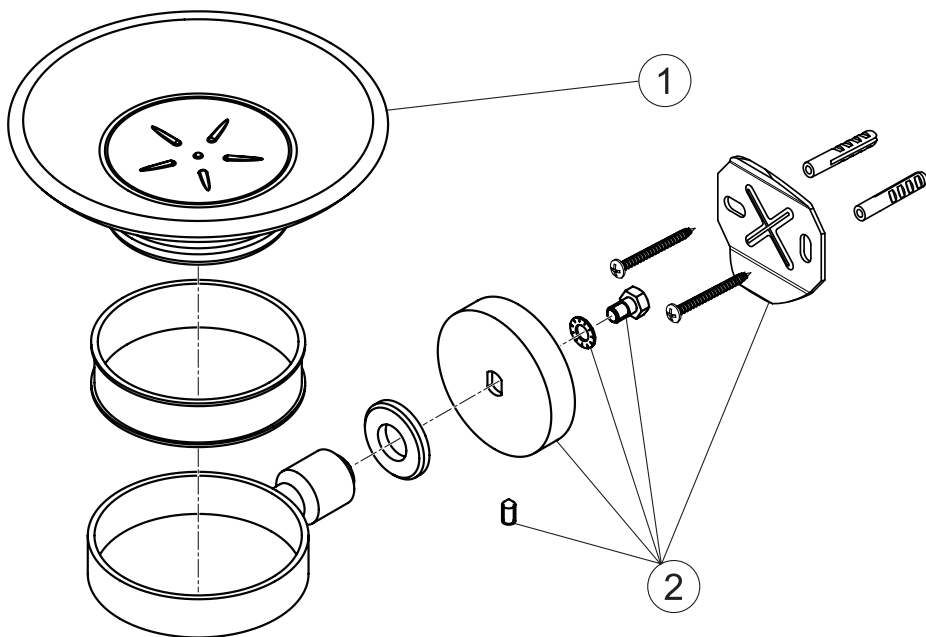

Position

1 = A 963 303 NU

2 = A 963 259 AA

Ideal Standard

IOM

A 9123 AA

1115 / MTAc A9123

Ideal Standard International NV
Corporate Village - Gent Building
Da Vincilaan 2
1935 Zaventem
Belgium