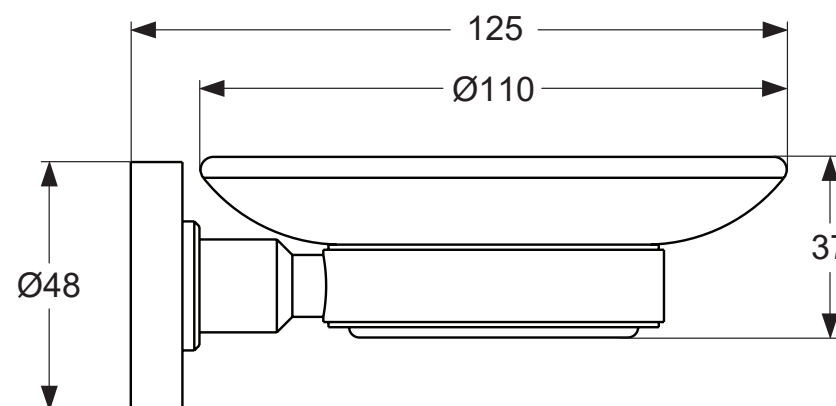

Position

1 = A 963 303 NU

2 = A 963 259 AA

Ideal Standard

IOM

A 9123 AA

1115 / MTAc A9123

Ideal Standard International NV
Corporate Village - Gent Building
Da Vincilaan 2
1935 Zaventem
Belgium