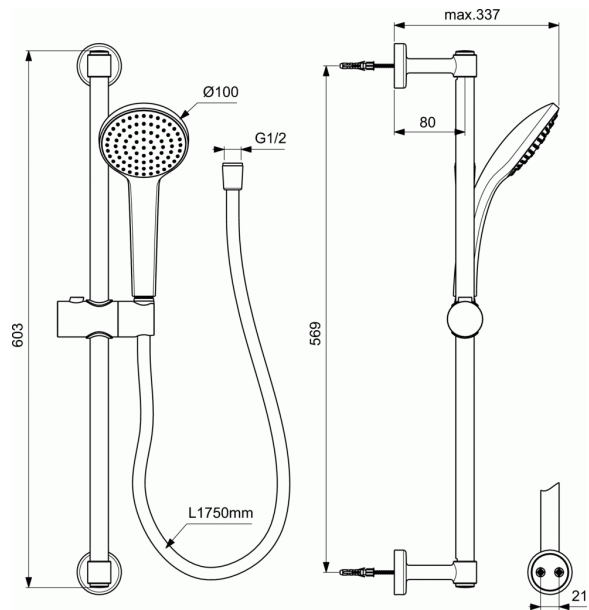

IDEALRAIN SOFT Shower kit with Hand shower

Shower kit with Hand shower

Sliding bar 600 mm, 21 mm diameter

1 functional hand shower 100 mm diameter, 8l/min

Easy clean - soft rub-clean nozzles reduce lime scale and facilitate cleaning

1750mm shower hose Idealflex

Slider and wall brackets made of ABS

Finish: powder coating; Silk Black

FINISHES*

* XG = Silk Black (Matt Black)

KEY FEATURES & BENEFITS