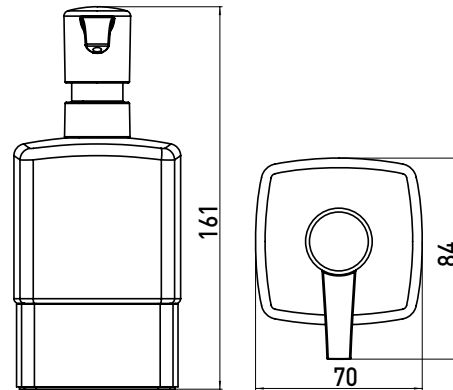

Liquid soap dispenser, container satin crystal, pump unit plastic chrome

Art.No.0521 001 02

standing type, bowl chrome