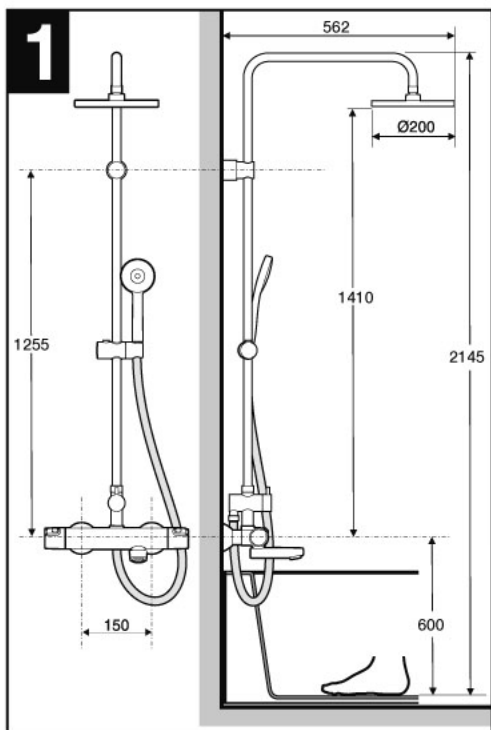

# VICTORIA-T BATH SHOWER

A5A2718..0

1 - A5B9850C00	8 - A5B9B03C00	15 - AG0077400R	22 - AG0074900R
2 - AG0056807R	9 - AG0056300R	16 - AG0038000R	23 - A525016803
3 - AG0041400R	10 - AG0077300R	17 - A525015803	24 - AG0026307R
4 - AG0041300R	11 - AG0073100R	18 - A525015907	25 - AG0038100R
5 - AG0041500R	12 - AG0073207R	19 - A525017203	26 - A525016207
6 - AG0041200R	13 - AG0073303R	20 - AG0074800R	27 - A525016303
7 - A525009800	14 - AG0073003R	21 - AG0029400R	28 - A525008600