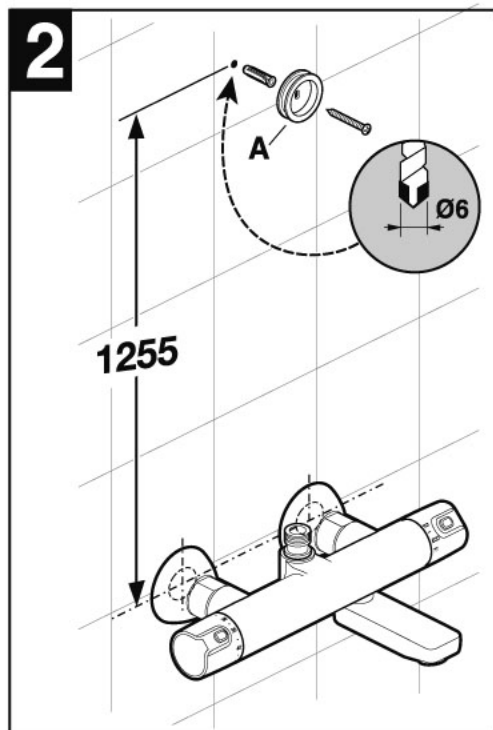

# VICTORIA-T BATH SHOWER

A5A2718..0