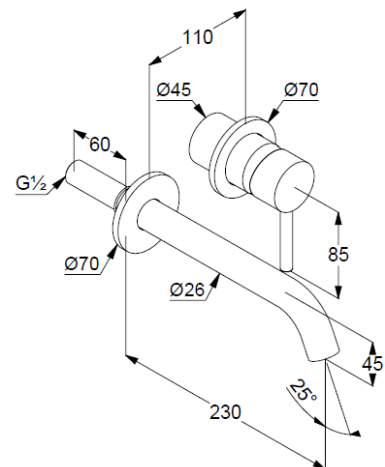

### Product description

Manufacturer KLUDI GmbH & Co. KG  
Typ: KLUDI BOZZ  
concealed single lever basin mixer  
Ref.: 382455376

concealed single lever basin mixer  
projection 230mm  
trim set without pre-installation set  
pre installation set KLUDI Ref.: 38243  
vertical wall mounted  
solid lever, metal  
aerator, S-Pointer M24 PCA  
flow rate at 3 bar 5 l/min.  
fixed spout

### Produktabbildung/ Product picture

### Maßzeichnung/ Dimensional drawing