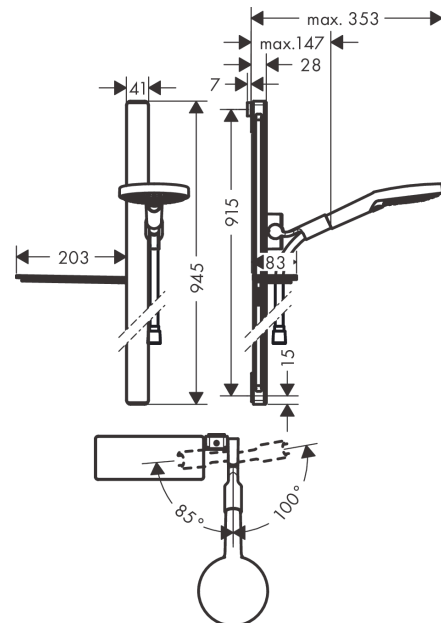

Raindance Select S

Shower set 120 3jet with shower bar 90 cm and soap dish

Surfaces: **White/Chrome** Article Number: **27648400**

Description

product features

- consists of: hand shower, shower bar, shower hose, slider, soap dish
- shower head size: 125 mm
- spray type: Rain, RainAir, Whirl
- shelf made of safety glass
- convenient diversion via Select button
- pivot connector prevent hose from tangling
- 90° position adjustable slider, pivots left and right, up and down
- maximum flow rate at 3 bar: 15 l/min
- bar width: 41 mm
- wall supports of plastic
- wall mounting: screw fastening
- wall bar type: flat aluminium profile with safety glass finish
- finish: chrome or white

Technology

Design awards

Product image

Scale drawing

Raindance Select S
Shower set 120 3jet with shower bar 90 cm and soap dish
 Surfaces: **White/Chrome** Article Number: **27648400**

Flowchart

The consumption was measured in combination with the appropriate fittings (thermostat/mixer/in-wall valve) to reflect actual application in practice.