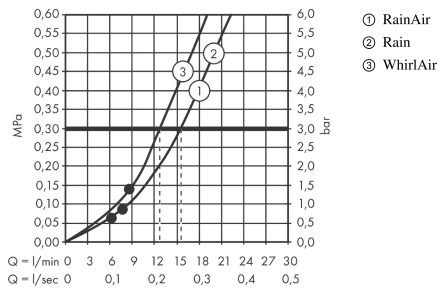

Raindance Select S

Shower set 120 3jet with shower bar 90 cm and soap dish

Surfaces: **White/Chrome** Article Number: **27648400**

Description

product features

- consists of: hand shower, shower bar, shower hose, slider, soap dish
- shower head size: 125 mm
- spray type: Rain, RainAir, Whirl
- shelf made of safety glass
- convenient diversion via Select button
- pivot connector prevent hose from tangling
- 90° position adjustable slider, pivots left and right, up and down
- maximum flow rate at 3 bar: 15 l/min
- bar width: 41 mm
- wall supports of plastic
- wall mounting: screw fastening
- wall bar type: flat aluminium profile with safety glass finish
- finish: chrome or white

Technology

Design awards

Product image

Scale drawing

Raindance Select S
Shower set 120 3jet with shower bar 90 cm and soap dish
 Surfaces: **White/Chrome** Article Number: **27648400**

Flowchart

The consumption was measured in combination with the appropriate fittings (thermostat/mixer/in-wall valve) to reflect actual application in practice.