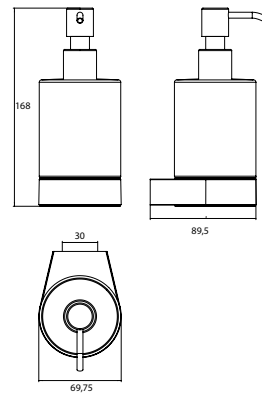

Soap dispenser, container clear crystal glass, pump unit plastic chrome

Art.No.2721 001 00

wall mounted